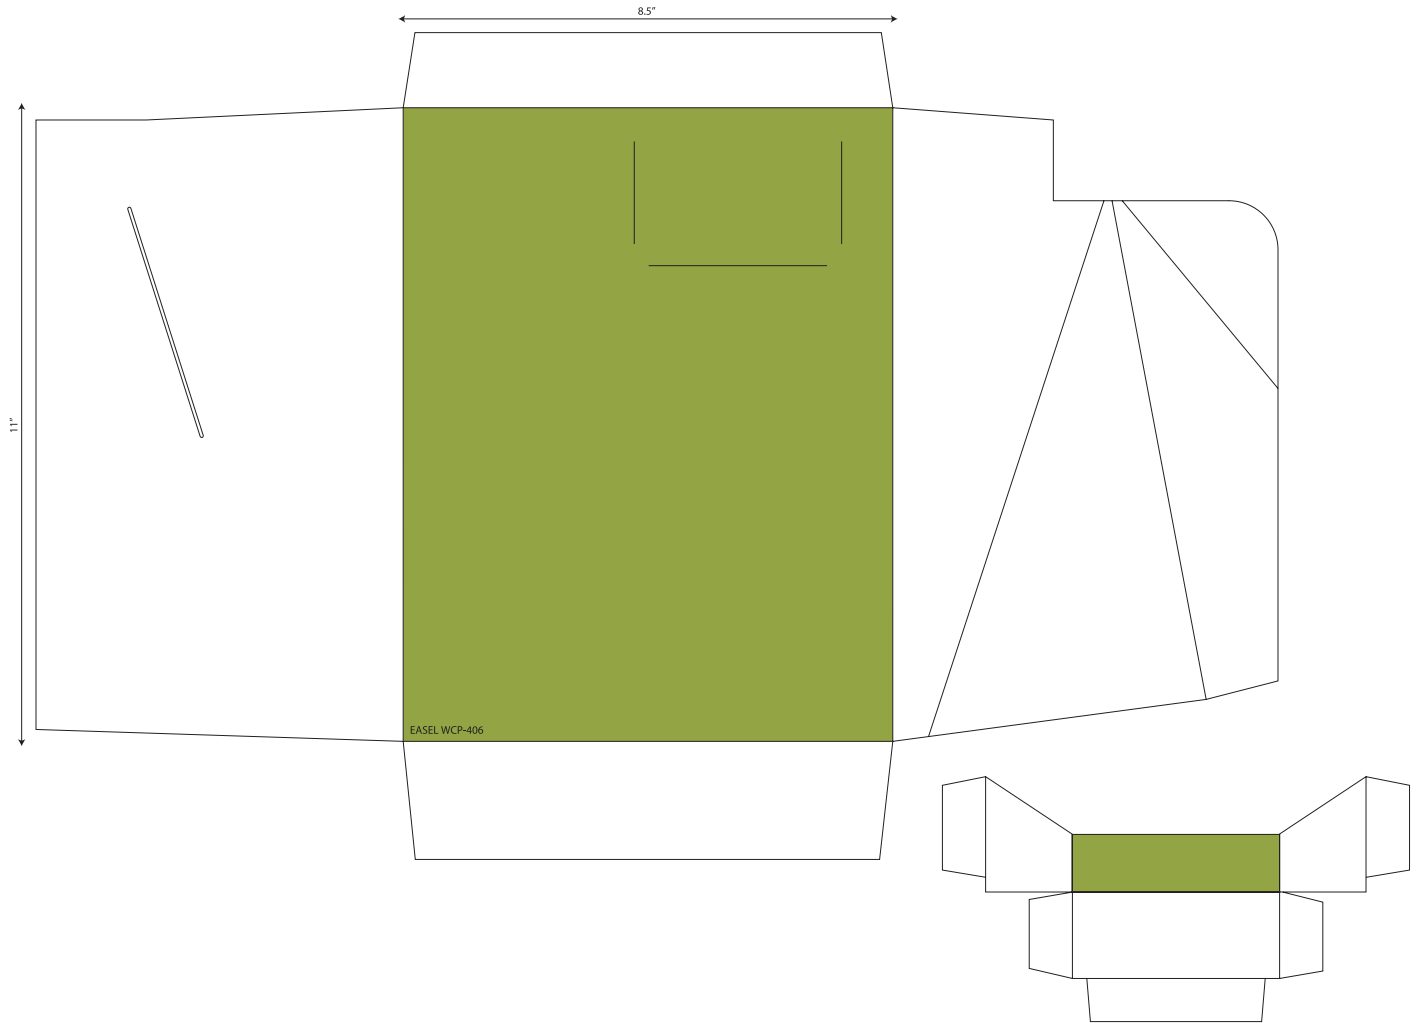

# Easel Dielines

EASEL-402  
9 in. x 12 in. finished size  
contains diecut hanging tab

# Easel Dielines

EASEL-404  
10 in. x 12 in. horizontal finished size

# Easel Dielines

EASEL-405  
8.5 in. x 11 in. finished size  
contains diecut hanging tab

# Easel Dielines

EASEL-406  
8.5 in. x 11 in. finished size  
contains business card holder