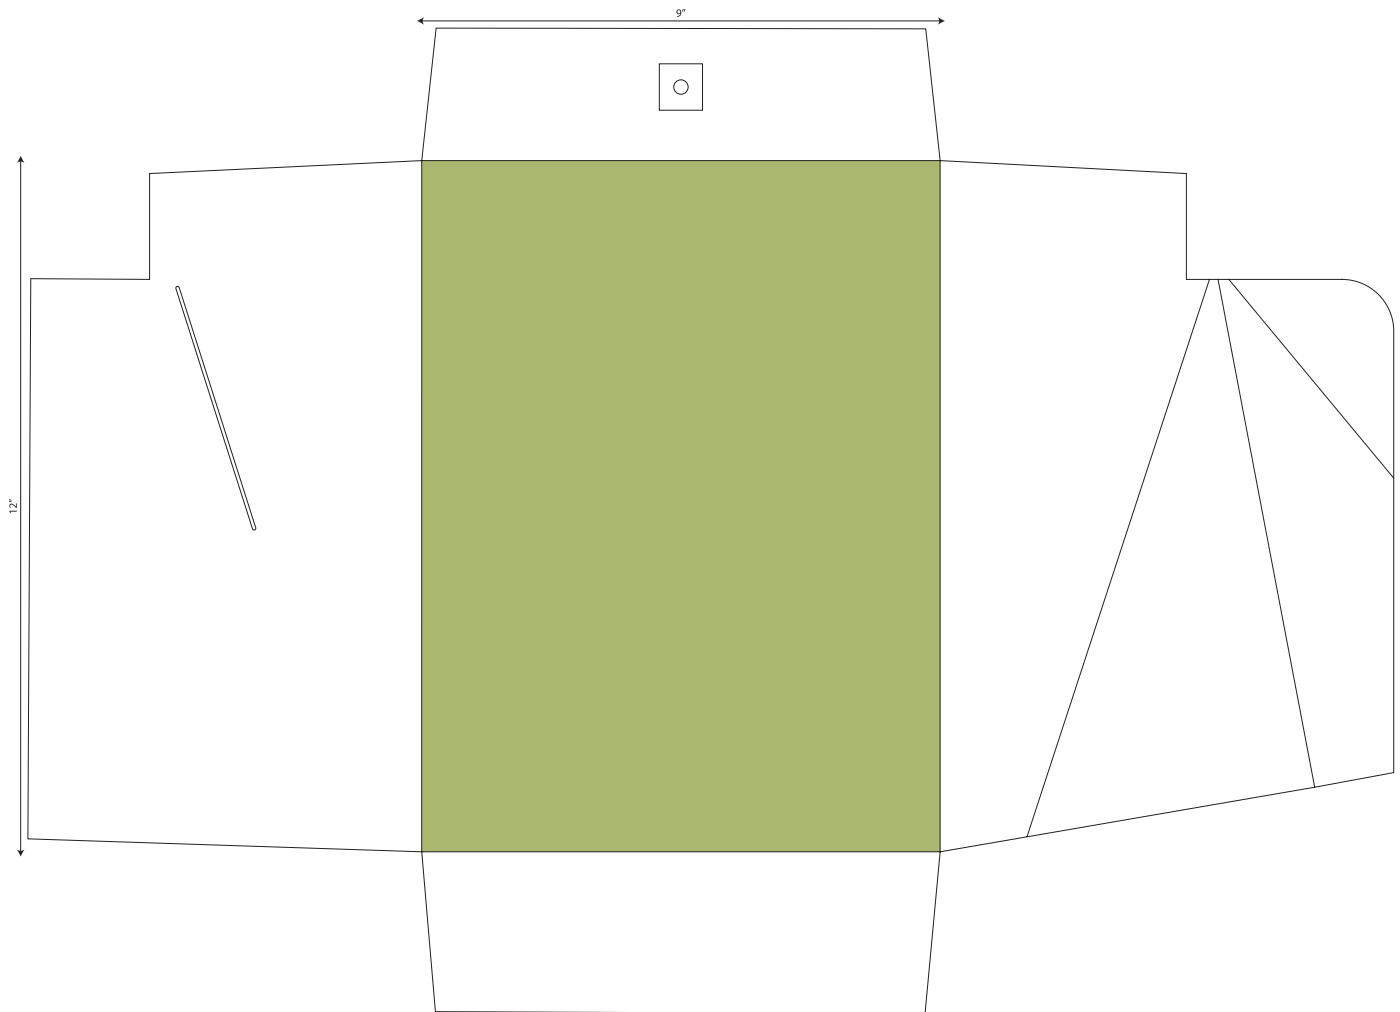

# Easel Dielines

EASEL-401  
10 in. x 12 in. horizontal finished size  
contains slots for notepad holder

# Easel Dielines

EASEL-402  
9 in. x 12 in. finished size  
contains diecut hanging tab

# Easel Dielines

EASEL-403  
10 in. x 14 in. finished size  
contains slots for notepad holder  
contains diecut hanging tab

# Easel Dielines

EASEL-405  
8.5 in. x 11 in. finished size  
contains diecut hanging tab