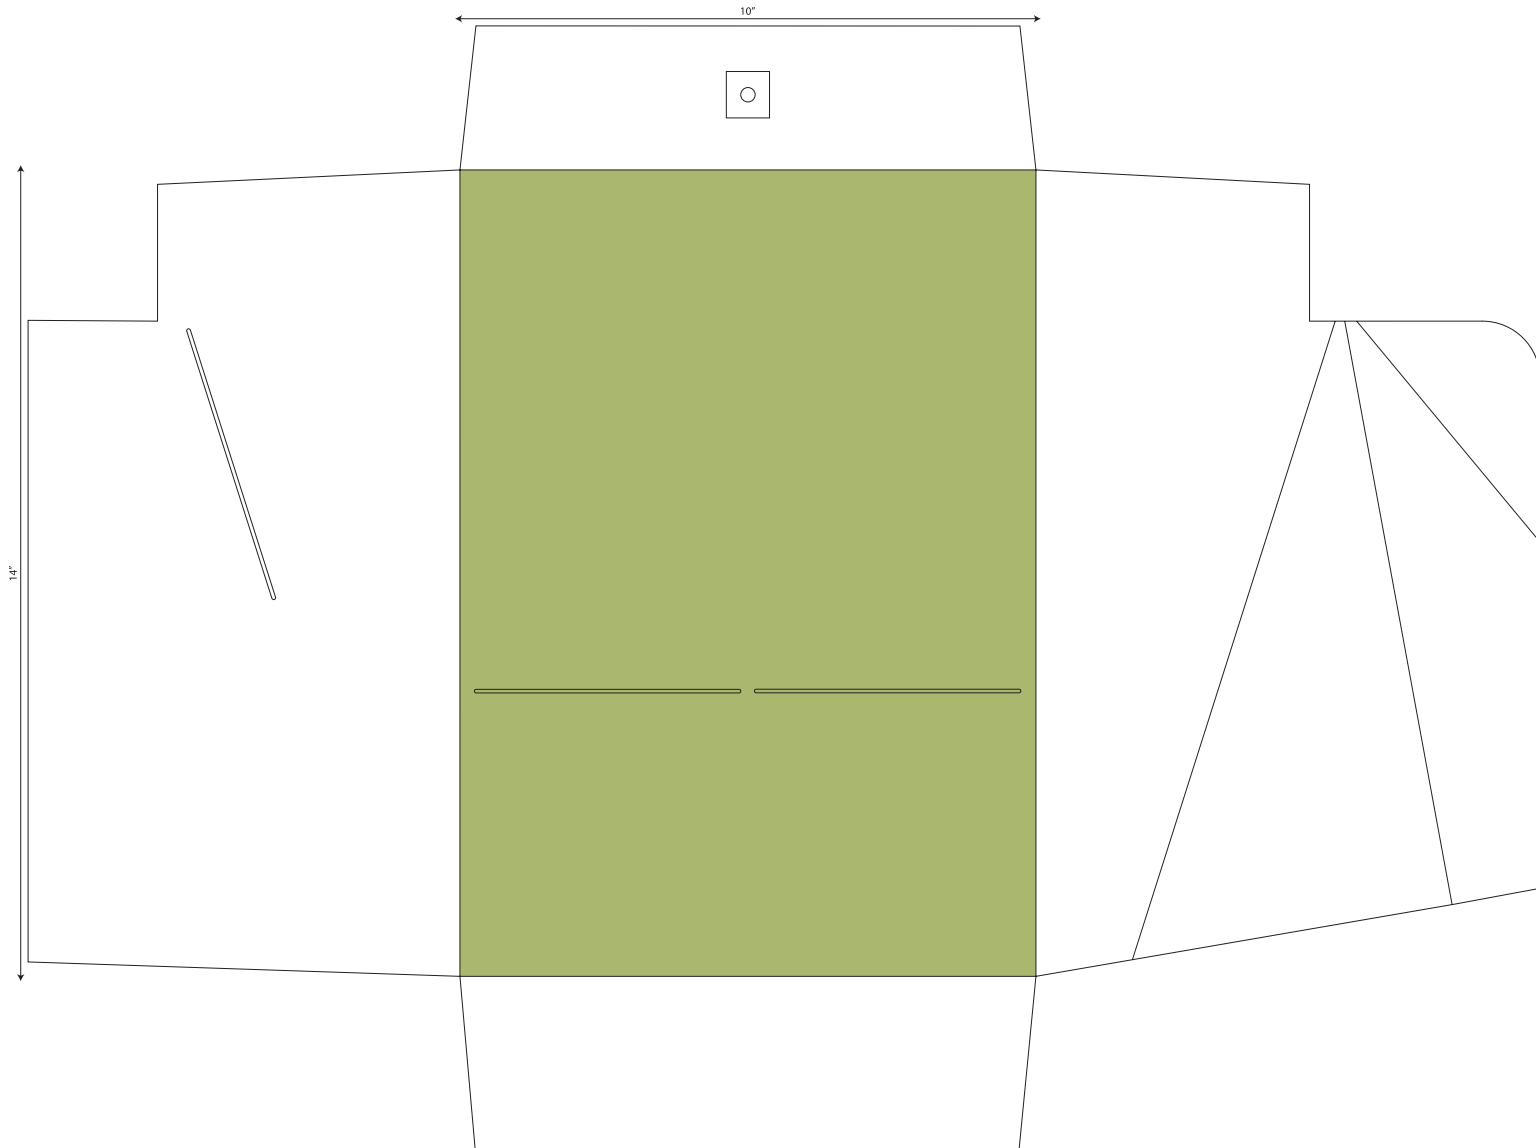

# Easel Dielines

EASEL-401  
10 in. x 12 in. horizontal finished size  
contains slots for notepad holder

# Easel Dielines

EASEL-402  
9 in. x 12 in. finished size  
contains diecut hanging tab

# Easel Dielines

EASEL-403  
10 in. x 14 in. finished size  
contains slots for notepad holder  
contains diecut hanging tab

# Easel Dielines

EASEL-405  
8.5 in. x 11 in. finished size  
contains diecut hanging tab