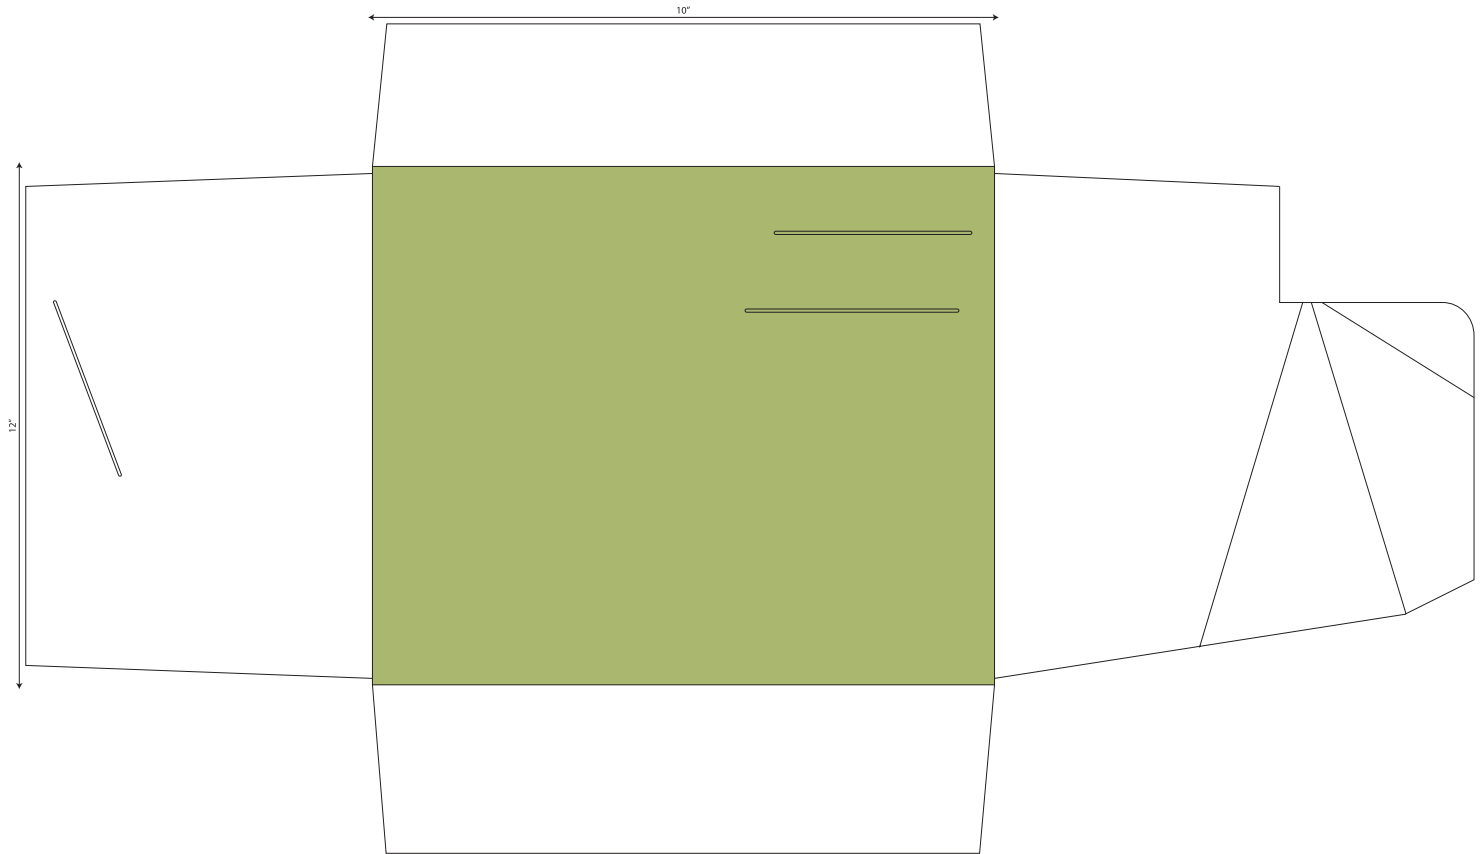

# Easel Dielines

EASEL-401  
10 in. x 12 in. horizontal finished size  
contains slots for notepad holder

# Easel Dielines

EASEL-402  
9 in. x 12 in. finished size  
contains diecut hanging tab

# Easel Dielines

EASEL-403  
10 in. x 14 in. finished size  
contains slots for notepad holder  
contains diecut hanging tab

# Easel Dielines

EASEL-405  
8.5 in. x 11 in. finished size  
contains diecut hanging tab