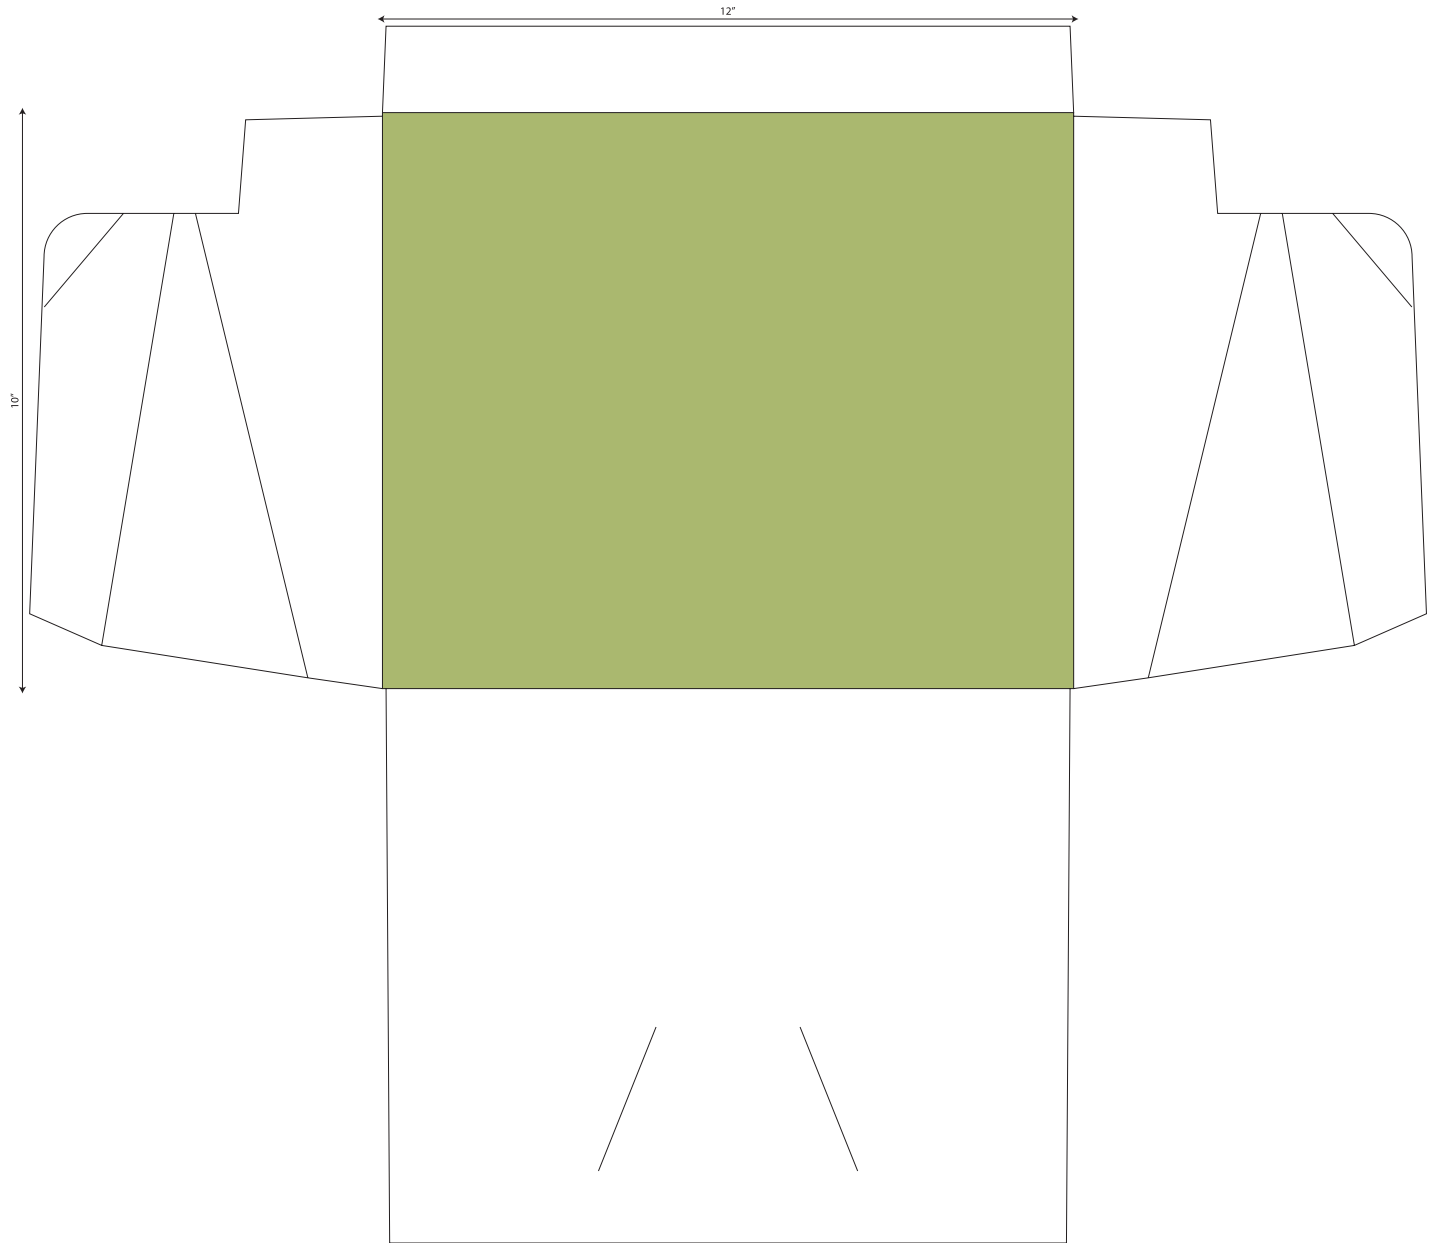

# Easel Dielines

EASEL-402  
9 in. x 12 in. finished size  
contains diecut hanging tab

# Easel Dielines

EASEL-403  
10 in. x 14 in. finished size  
contains slots for notepad holder  
contains diecut hanging tab

# Easel Dielines

EASEL-404  
10 in. x 12 in. horizontal finished size

# Easel Dielines

EASEL-405  
8.5 in. x 11 in. finished size  
contains diecut hanging tab