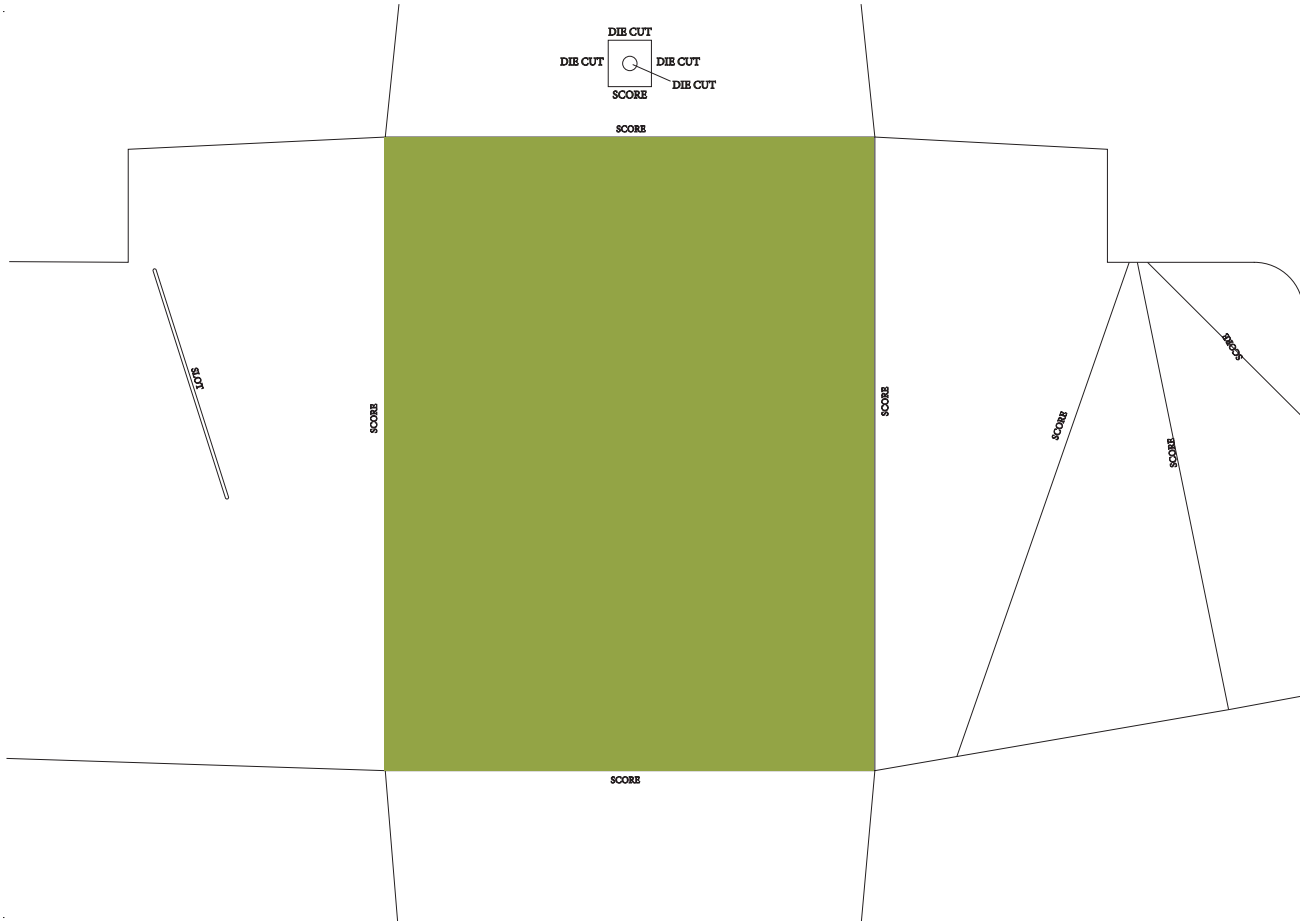

# Easel Dielines

EASEL-401  
10 in. x 12 in. horizontal finished size  
contains slots for notepad holder

# Easel Dielines

EASEL-403  
10 in. x 14 in. finished size  
contains slots for notepad holder  
contains diecut hanging tab

# Easel Dielines

EASEL-404  
10 in. x 12 in. horizontal finished size

# Easel Dielines

EASEL-405  
8.5 in. x 11 in. finished size  
contains diecut hanging tab